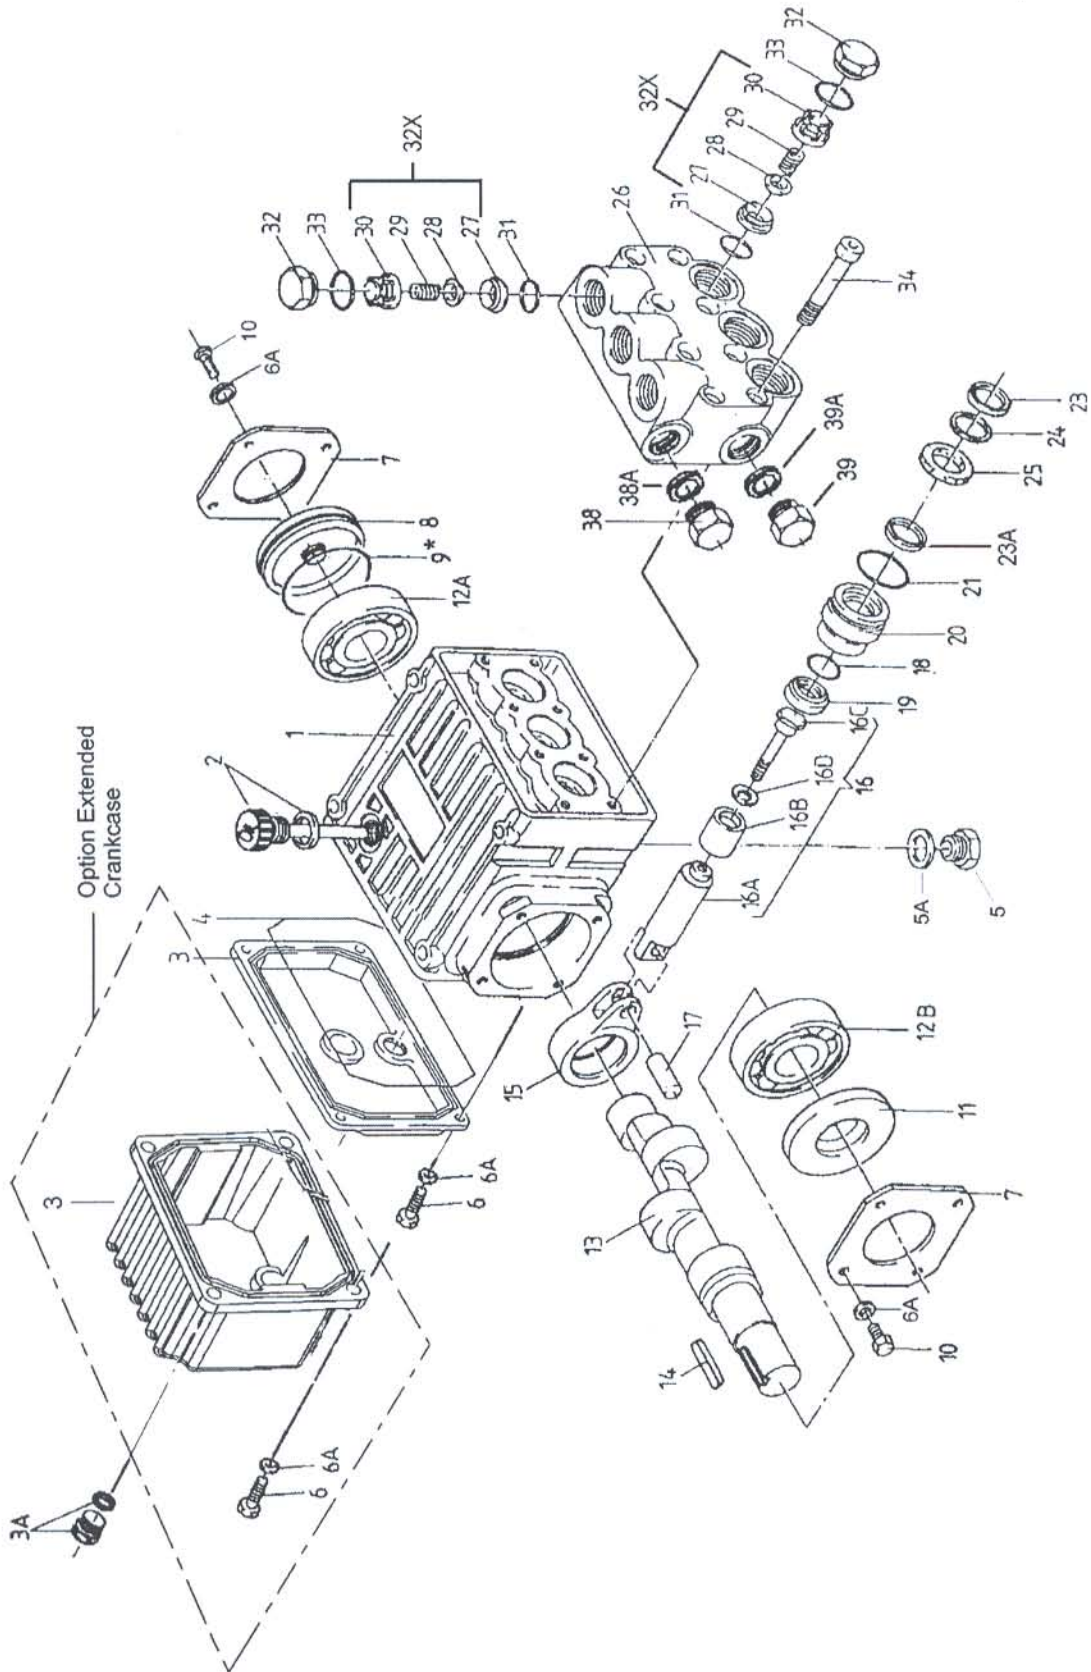

Exploded View P217/P218/P219/P220/P221/P227/P230 Pumps

Spare Parts

P217/P218/P219/P220/P221/P227/P230 Pumps

<u>ITEM</u>	<u>PARTNO.</u>	<u>DESCRIPTION</u>	<u>QTY.</u>	<u>ITEM</u>	<u>PARTNO.</u>	<u>DESCRIPTION</u>	<u>QTY.</u>
1	08300	Crankcase	1	16A	08468	Plunger Base	3
2	06773	Oil Dipstick with O-Ring	1	16B	08455	Plunger Pipe	3
3	08302	Crankcase Cover, Short	1	16C	08456	Tension Screw	3
3	08302-L	Crankcase Cover, Long	1	16D	07676	Copper Gasket	3
3A	07190	Drain Plug & Gasket	1	17	08442	Wrist Pin	3
4	08005	O-Ring	1	18	07770	O-Ring	3
5	06273	Oil Drain Plug	1	19	08356-0010	Oil Seal	3
5A	08192	Gasket	1	20	08444	Seal Case	3
6	07188	Screw, Crankcase Cover	4	21	08443	O-Ring	3
6A	01176-2	Spring Washer	4	23	08477	V-Sleeve, Weep	3
7	08303	Bearing Cover I	2	23A	08087	V-Sleeve, Brown	3
8	08490	Sight Glass	1	24	07904	Pressure Ring	3
9	08492	O-Ring for Sight Glass	1	25	08445	Weep Return Ring	3
10	07225	Screw with Lock Washer	8	26	06582*	Valve Casing 1/2" Inlet Ports	1
11	01166	Radial Shaft Seal	1	27	07849	Valve Seat	6
12A	08020	Ball Bearing	1	28	07491	Valve Plate	6
12B	01020	Ball Bearing	1	29	07906	Valve Spring	6
13	08465	Crankshaft (P217)	1	30	07907	Valve Spring Retainer	6
13	08440	Crankshaft (P218)	1	31	07853	O-Ring	6
13	08466	Crankshaft (P219)	1	32	07928	Valve Plug	6
13	08467	Crankshaft (P220)	1	32X	07946	Valve Assembly Complete	6
13	12258	Crankshaft (P221)	1	33	07913	O-Ring	6
13	06547	Crankshaft (P227)	1	34	08316	Hex Head Cap Screw	8
13	06694	Crankshaft (P230)	1	38	13338	Plug, 3/8" BSP	1
14	06207	Woodruff Key	1	38A	08486	Copper Crush Washer, 3/8"	1
15	08333	Connecting Rod	3	39	07109	Plug, 1/2" BSP	1
16	08469	Plunger, Complete, 18mm	3	39A	07661	Seal	1