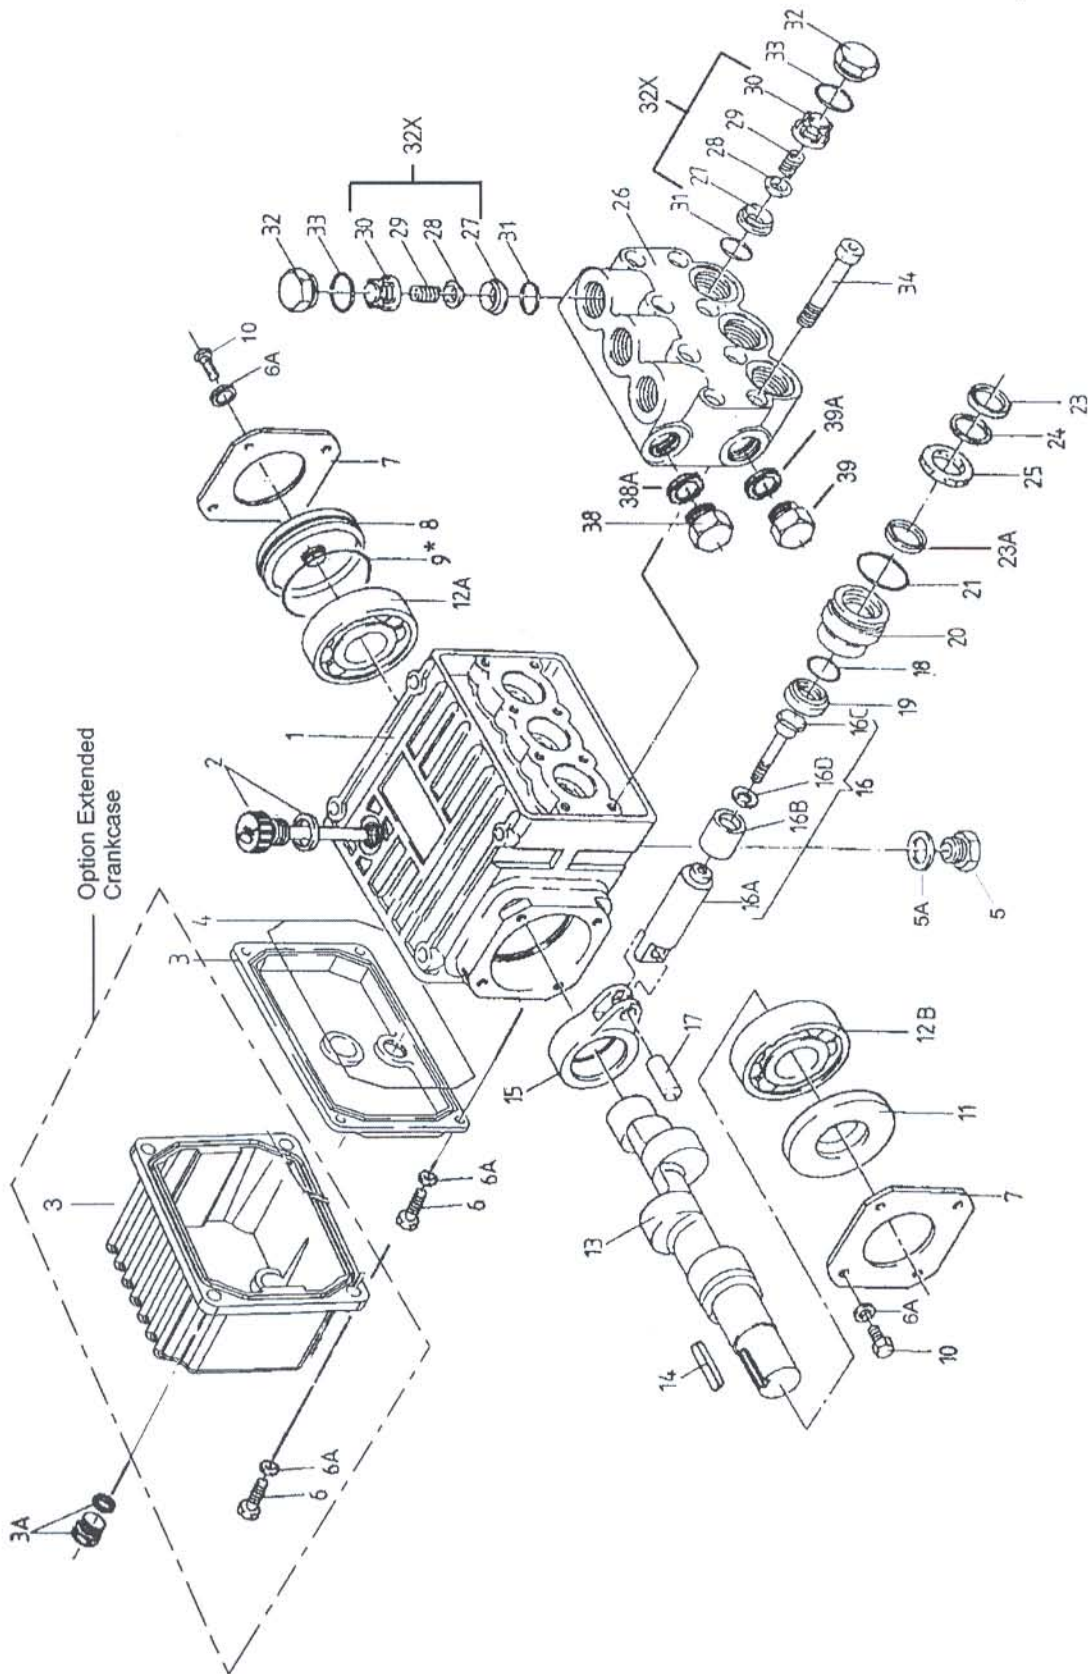

# Exploded View P217/P218/P219/P220/P221/P227/P230 Pumps

## Spare Parts

### P217/P218/P219/P220/P221/P227/P230 Pumps

<u>ITEM</u>	<u>PARTNO.</u>	<u>DESCRIPTION</u>	<u>QTY.</u>	<u>ITEM</u>	<u>PARTNO.</u>	<u>DESCRIPTION</u>	<u>QTY.</u>
1	08300	Crankcase	1	16A	08468	Plunger Base	3
2	06773	Oil Dipstick with O-Ring	1	16B	08455	Plunger Pipe	3
3	08302	Crankcase Cover, Short	1	16C	08456	Tension Screw	3
3	08302-L	Crankcase Cover, Long	1	16D	07676	Copper Gasket	3
3A	07190	Drain Plug & Gasket	1	17	08442	Wrist Pin	3
4	08005	O-Ring	1	18	07770	O-Ring	3
5	06273	Oil Drain Plug	1	19	08356-0010	Oil Seal	3
5A	08192	Gasket	1	20	08444	Seal Case	3
6	07188	Screw, Crankcase Cover	4	21	08443	O-Ring	3
6A	01176-2	Spring Washer	4	23	08477	V-Sleeve, Weep	3
7	08303	Bearing Cover I	2	23A	08087	V-Sleeve, Brown	3
8	08490	Sight Glass	1	24	07904	Pressure Ring	3
9	08492	O-Ring for Sight Glass	1	25	08445	Weep Return Ring	3
10	07225	Screw with Lock Washer	8	26	06582*	Valve Casing 1/2" Inlet Ports	1
11	01166	Radial Shaft Seal	1	27	07849	Valve Seat	6
12A	08020	Ball Bearing	1	28	07491	Valve Plate	6
12B	01020	Ball Bearing	1	29	07906	Valve Spring	6
13	08465	Crankshaft (P217)	1	30	07907	Valve Spring Retainer	6
13	08440	Crankshaft (P218)	1	31	07853	O-Ring	6
13	08466	Crankshaft (P219)	1	32	07928	Valve Plug	6
13	08467	Crankshaft (P220)	1	32X	07946	Valve Assembly Complete	6
13	12258	Crankshaft (P221)	1	33	07913	O-Ring	6
13	06547	Crankshaft (P227)	1	34	08316	Hex Head Cap Screw	8
13	06694	Crankshaft (P230)	1	38	13338	Plug, 3/8" BSP	1
14	06207	Woodruff Key	1	38A	08486	Copper Crush Washer, 3/8"	1
15	08333	Connecting Rod	3	39	07109	Plug, 1/2" BSP	1
16	08469	Plunger, Complete, 18mm	3	39A	07661	Seal	1